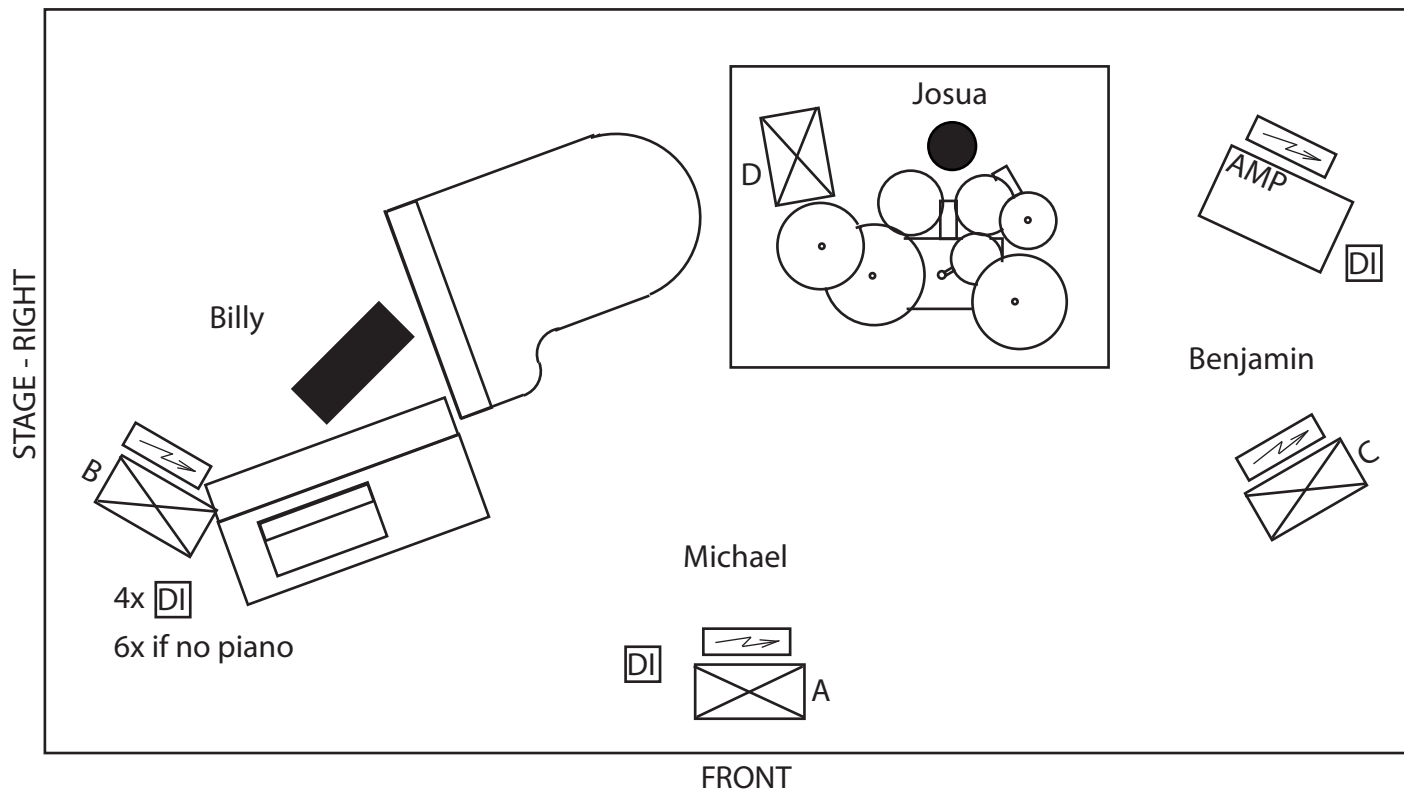

CLAPOPHOINC TECHRIDER

EQUIPEMENT

DRUMS

Complete drumset with stands, seat, pedal and snare. + Carpet.
Sizes: 18"BD, 14"SD, 10" or 12", and 14" Tom (no drumriser)

BASS

Bassamp + multiple poweroutlet

KEYS

Tuned acoustic piano, Rhodes, Moog, Rack-Polysynth.
(if no piano available: nordstage)
+ multiple poweroutlet

SAX

multiple poweroutlets

Wedge monitor

Multiple poweroutlet

DI-box

PATCH

INPUT

- 01 - BD *mini stand
- 02 - SD * short stand
- 03 - Tom 1
- 04 - Tom 2
- 05 - HH *short stand
- 06 - OH L *stand
- 07 - OH R *stand
- 08 - Bass + DI
- 09 - Rhodes amp or DI
- 10 - Moog DI
- 11 - Poly Synth DI
- 12 - Piano *stand (or 2xDI if no Piano)
- 13 - Piano *stand
- 14 - Piano *stand
- 15 - Sax Mic *stand
- 16 - Sax FX DI
- 17 - MC Mic (drums) *short stand

AUX (WEDGE)

- A - Sax
- B - Keys
- C - Bass
- D - Drums

CONTACT

Josua Beureux
0041 78 734 45 46
josua.beureux@gmail.com
audio samples on YouTube